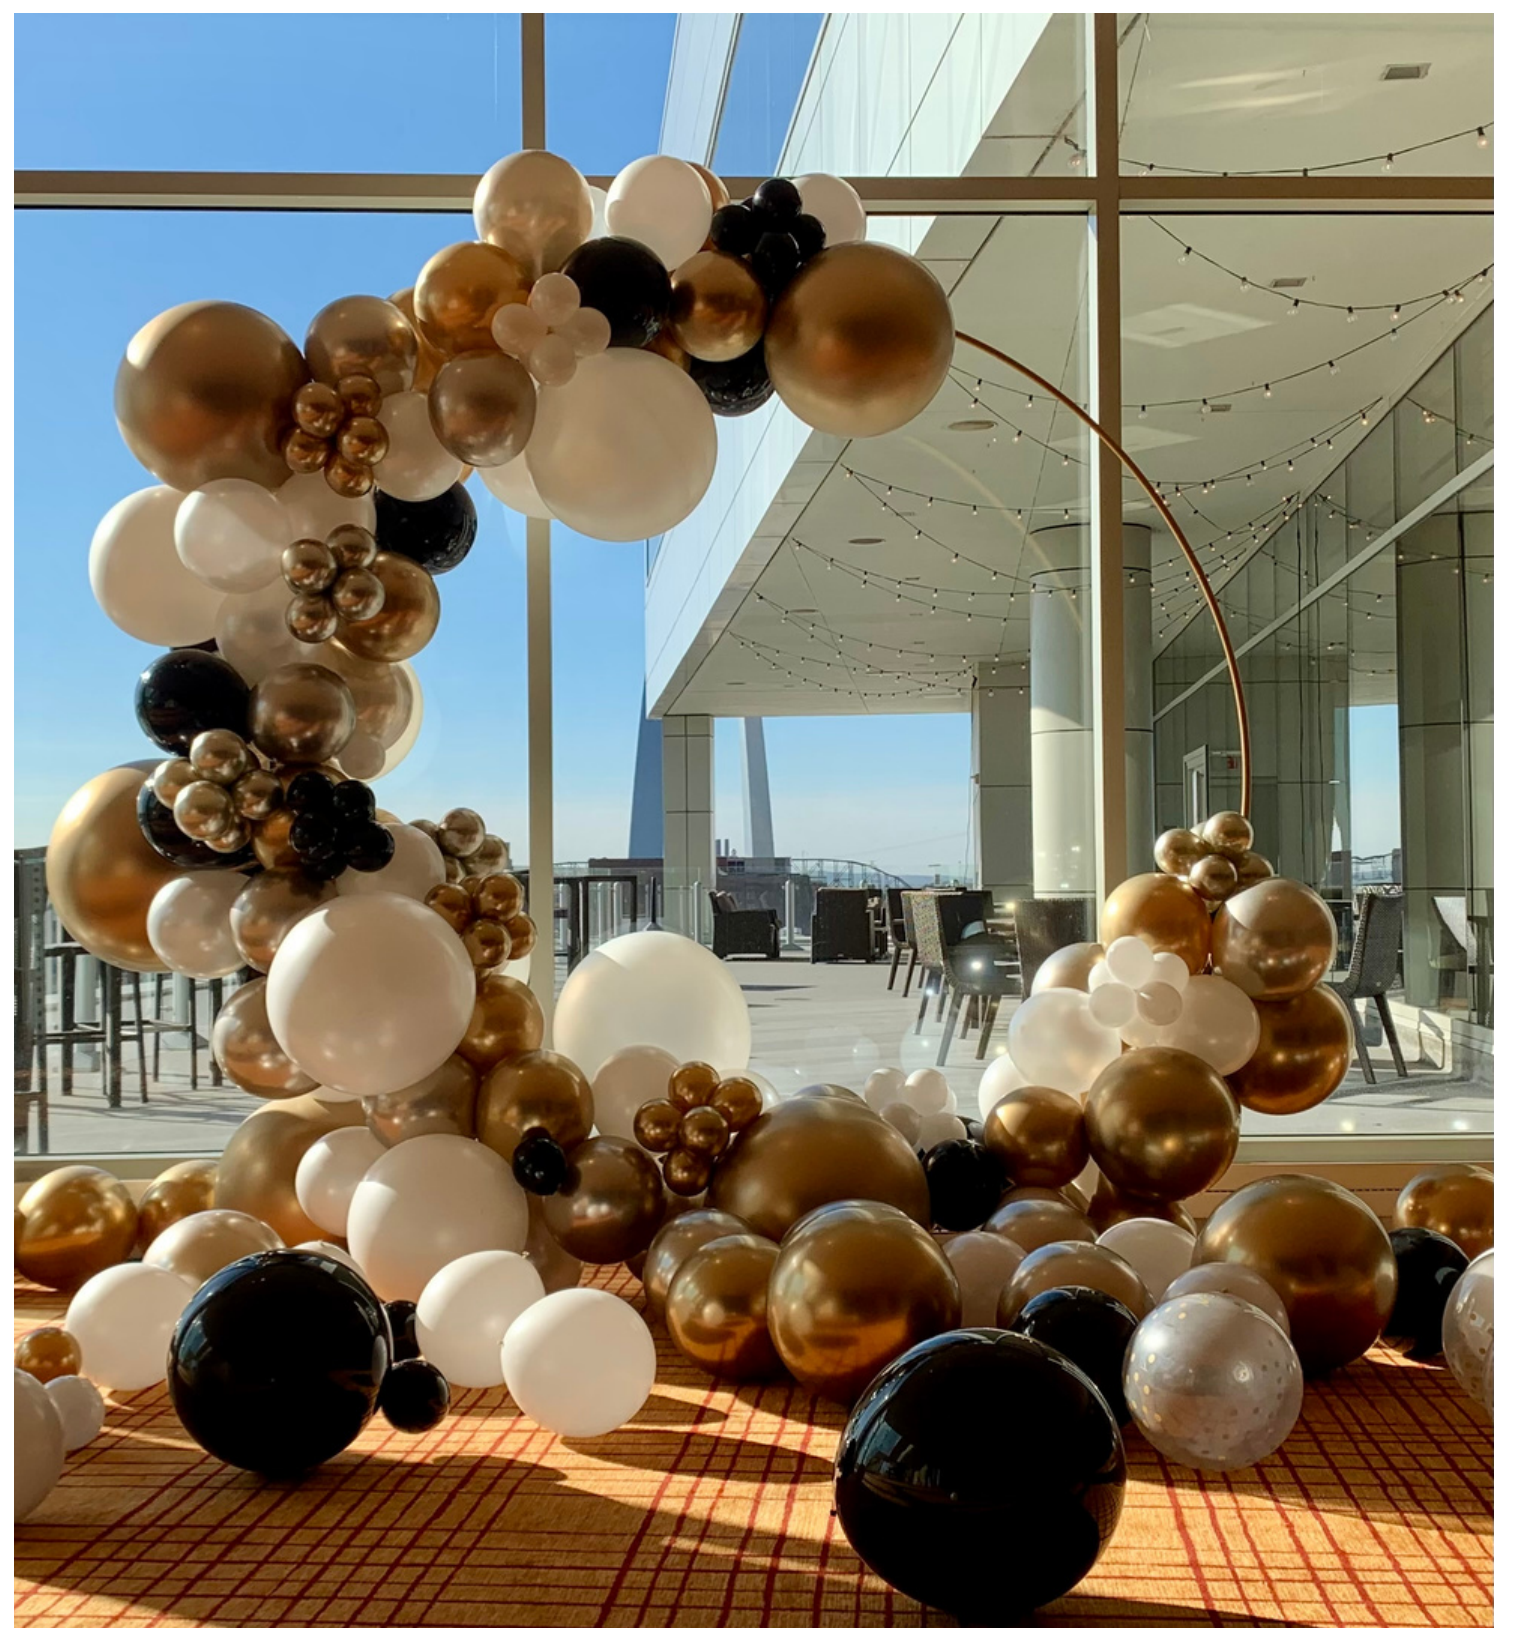

# BACKDROPS

# Backdrop

## PRICING GUIDE

[www.balloontheorystl.com](http://www.balloontheorystl.com)

Additional set up & strike fees may be applied

Demi Arch -Grab & Go  
\$220

Full Demi Arch On Gold Frame \$380

Framed Circle  
\$375 6' | \$420 8'