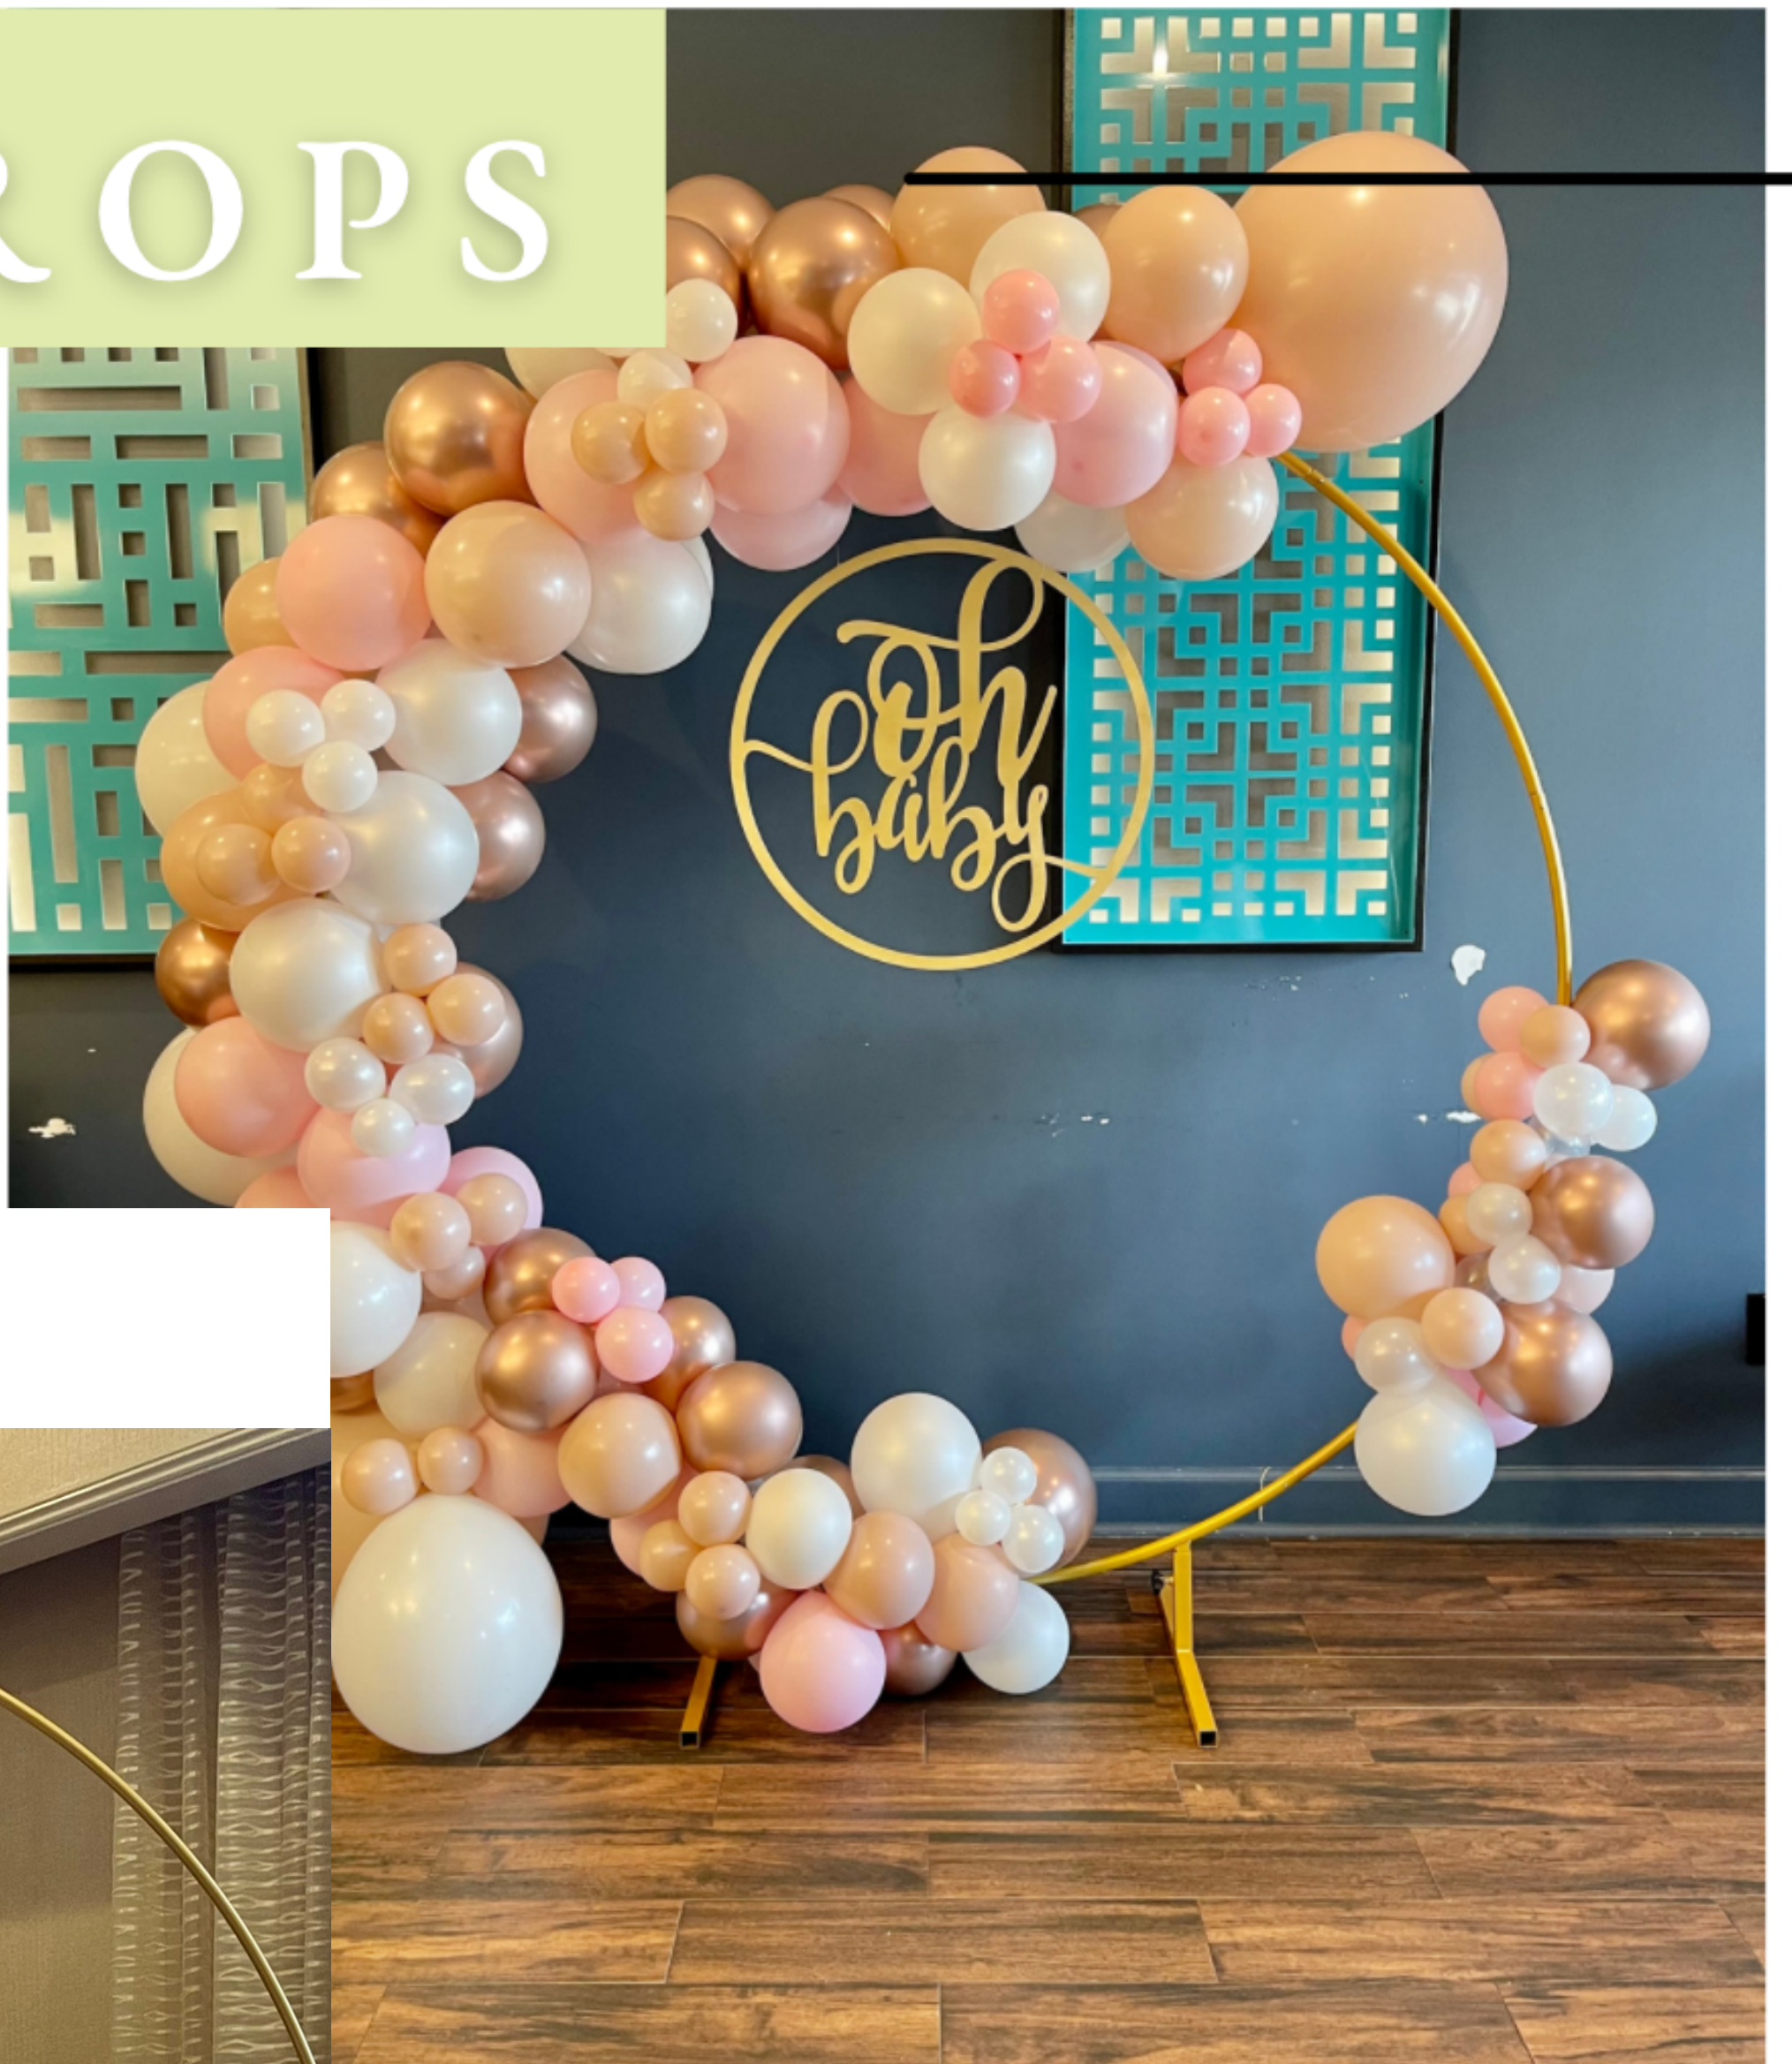

# BACKDROPS

# Backdrop

## PRICING GUIDE

[www.balloontheorystl.com](http://www.balloontheorystl.com)

Additional set up & strike fees may be applied

Demi Arch -Grab & Go  
\$220

Full Demi Arch On Gold Frame \$380

Framed Circle  
\$375 6' | \$420 8'